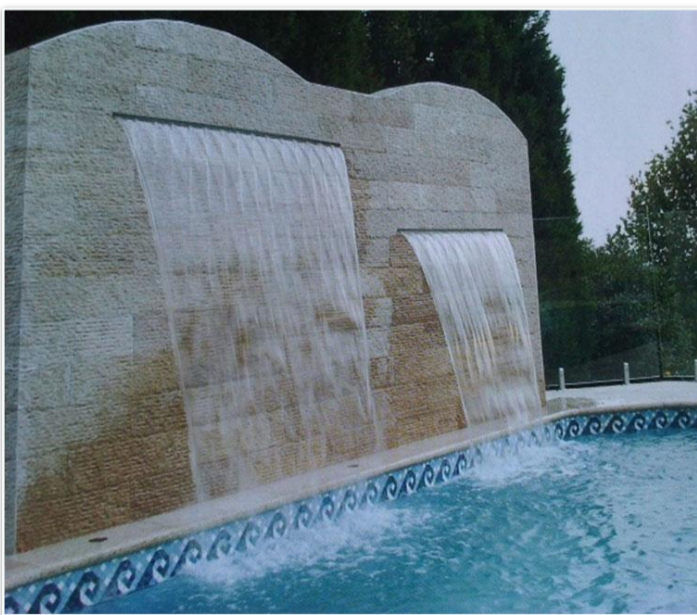

# Fountains

In landscape architecture and garden design, a water feature is one or more items from a range of fountains, pools, ponds, cascades and waterfalls. A water feature may be indoor or outdoor and can be any size, from a desk top water fountain to a large indoor waterfall that covers an entire wall in a large commercial building, and can be made from any number of materials, including stone, granite, stainless steel, resin, iron and glass. Most water features are electronically controlled, ranging from simple timer actuators to sophisticated computerized controls for synchronizing music to water and light animation.

Water features often offer additional benefits to homeowners, such as increased curb appeal, home value, reduced noise pollution, increased humidity in dry regions and improved air quality.

Dome Fountain

Static Fountain

Dandelion Fountain

String water curtain

Cascade Fountain

Interactive Fountain

Sculptured designer fountain

Dancing Fountain

Water Sheet Fountain

Musical Fountain

Jet Fountain

Geyser Fountain

Fast action fountain

Wall Fountain