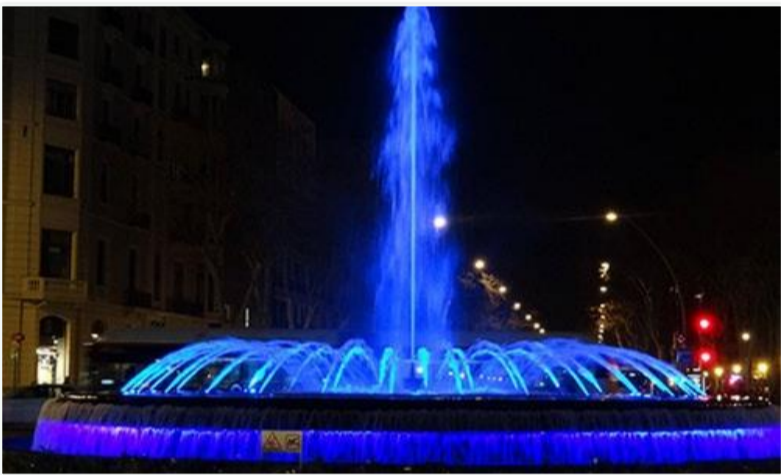

Fountains

In landscape architecture and garden design, a water feature is one or more items from a range of fountains, pools, ponds, cascades and waterfalls. A water feature may be indoor or outdoor and can be any size, from a desk top water fountain to a large indoor waterfall that covers an entire wall in a large commercial building, and can be made from any number of materials, including stone, granite, stainless steel, resin, iron and glass. Most water features are electronically controlled, ranging from simple timer actuators to sophisticated computerized controls for synchronizing music to water and light animation.

Water features often offer additional benefits to homeowners, such as increased curb appeal, home value, reduced noise pollution, increased humidity in dry regions and improved air quality.

Dome Fountain